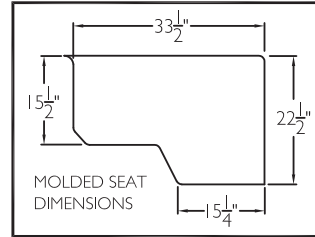

CD Product Sheet

ONE SOURCE

SST 3838 TR .75 MS RF PHYC

ONE SOURCE
Enhancing Livable Design

TECHNICAL INFORMATION

OD 38.5" x 37.25" x 79"

LOAD FACTOR 1.1

HANDED BY Seat

FRAMING DIMENSIONS

A 38.75" B 19.375"

C 38.5" D 34.5"

ADDITIONAL CODES

ANSI Z124.1-2, HUD, BOCA, NAHB, UPC, Southern Building Code

cd
comfortdesigns

comfortdesignsbathware.com | 800.443.7269