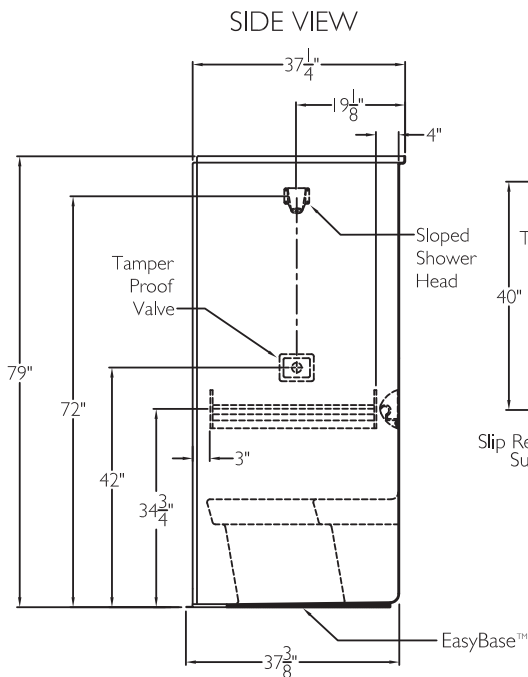

CD Product Sheet

ONE SOURCE

SST 3838 TR .75 MS RF PHYC

ONE SOURCE
Enhancing Livable Design

TECHNICAL INFORMATION

OD 38.5" x 37.25" x 79"

LOAD FACTOR 1.1

HANDED BY Seat

FRAMING DIMENSIONS

A 38.75" B 19.375"

C 38.5" D 34.5"

ADDITIONAL CODES

ANSI Z124.1-2, HUD, BOCA, NAHB, UPC, Southern Building Code

cd
comfortdesigns

comfortdesignsbathware.com | 800.443.7269