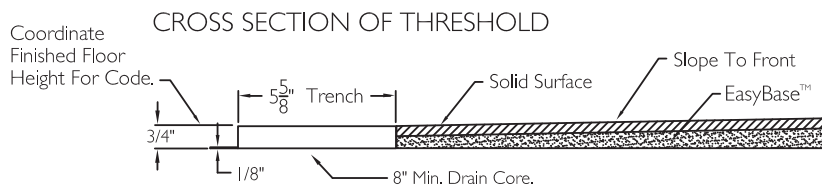

CD Product Sheet

ONE SOURCE

SST 3838 TR .75 MS RF PHYC

ONE SOURCE
Enhancing Livable Design

TECHNICAL INFORMATION

OD 38.5" x 37.25" x 79"

LOAD FACTOR 1.1

HANDED BY Seat

FRAMING DIMENSIONS

A 38.75" B 19.375"

C 38.5" D 34.5"

ADDITIONAL CODES

ANSI Z124.1-2, HUD, BOCA, NAHB, UPC, Southern Building Code

cd
comfortdesigns

comfortdesignsbathware.com | 800.443.7269