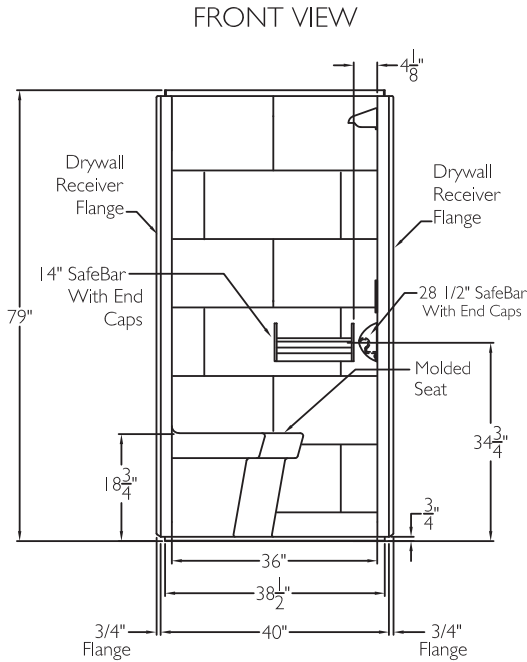

CD Product Sheet

ONE SOURCE

SST 3838 TR .75 MS RF PHYC

ONE SOURCE
Enhancing Livable Design

TECHNICAL INFORMATION

OD 38.5" x 37.25" x 79"

LOAD FACTOR 1.1

HANDED BY Seat

FRAMING DIMENSIONS

A 38.75" B 19.375"

C 38.5" D 34.5"

ADDITIONAL CODES

ANSI Z124.1-2, HUD, BOCA, NAHB, UPC, Southern Building Code

cd
comfortdesigns

comfortdesignsbathware.com | 800.443.7269