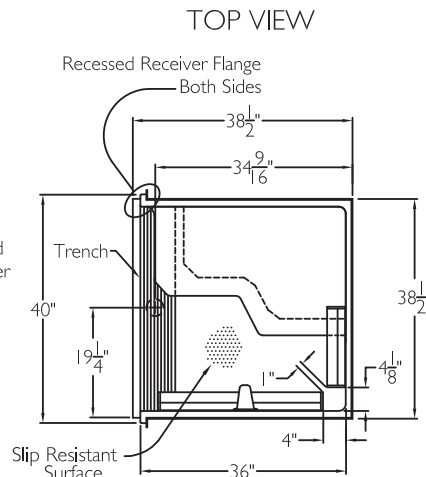

CD Product Sheet

ONE SOURCE

SST 3838 TR .75 MS RF PHYC

ONE SOURCE
Enhancing Livable Design

TECHNICAL INFORMATION

OD 38.5" x 37.25" x 79"

LOAD FACTOR 1.1

HANDED BY Seat

FRAMING DIMENSIONS

A 38.75" B 19.375"

C 38.5" D 34.5"

ADDITIONAL CODES

ANSI Z124.1-2, HUD, BOCA, NAHB, UPC, Southern Building Code

cd
comfortdesigns

comfortdesignsbathware.com | 800.443.7269