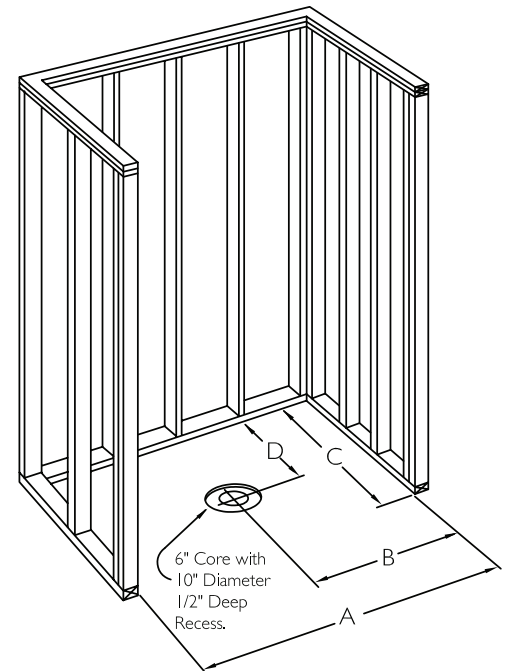

CD Product Sheet

ONE SOURCE

SST 3838 TR .75 MS RF PHYC

ONE SOURCE
Enhancing Livable Design

TECHNICAL INFORMATION

OD 38.5" x 37.25" x 79"

LOAD FACTOR 1.1

HANDED BY Seat

FRAMING DIMENSIONS

A 38.75" B 19.375"

C 38.5" D 34.5"

ADDITIONAL CODES

ANSI Z124.1-2, HUD, BOCA, NAHB, UPC, Southern Building Code

cd
comfortdesigns

comfortdesignsbathware.com | 800.443.7269