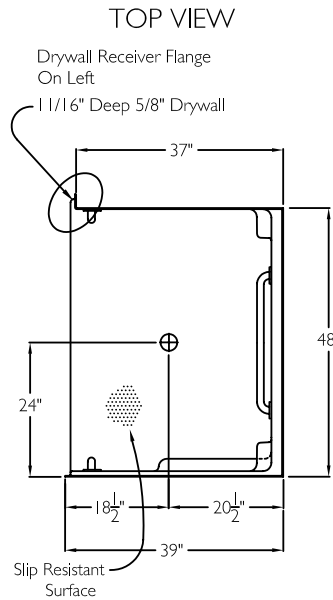

CD Product Sheet

ACCESSIBLE

XST5038BF 0.5 RF

MILLENNIA
Enhancing Livable Design

TECHNICAL INFORMATION

OD 50" x 39" x 82"

LOAD FACTOR I

HANDED BY Center Drain

CROSS SECTION OF THRESHOLD

FRAMING DIMENSIONS

A 50.25" B 24.125"
C 39" D 20.5"

ADDITIONAL CODES

ICC/ANSI I 7.1, ANSI 24.2, ADAAG, BOCA, NAHBUPC, Southern Building Code

cd
comfortdesigns

comfortdesignsbathware.com | 800.443.7269