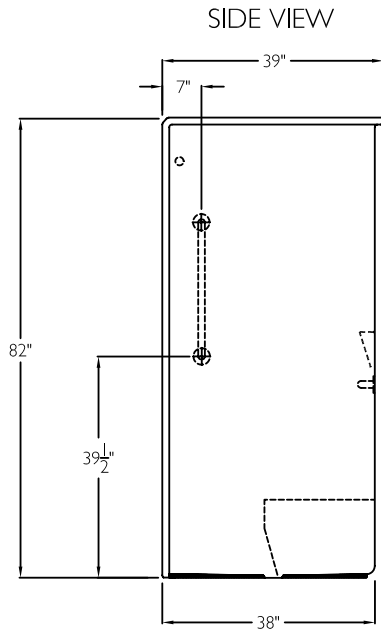

CD Product Sheet

ACCESSIBLE

XST5038BF 0.5 RF

MILLENNIA
Enhancing Livable Design

TECHNICAL INFORMATION

OD 50" x 39" x 82"

LOAD FACTOR I

HANDED BY Center Drain

CROSS SECTION OF THRESHOLD

FRAMING DIMENSIONS

A 50.25" B 24.125"
C 39" D 20.5"

ADDITIONAL CODES

ICC/ANSI I 7.1, ANSI 24.2, ADAAG, BOCA, NAHBUPC, Southern Building Code

cd
comfortdesigns

comfortdesignsbathware.com | 800.443.7269