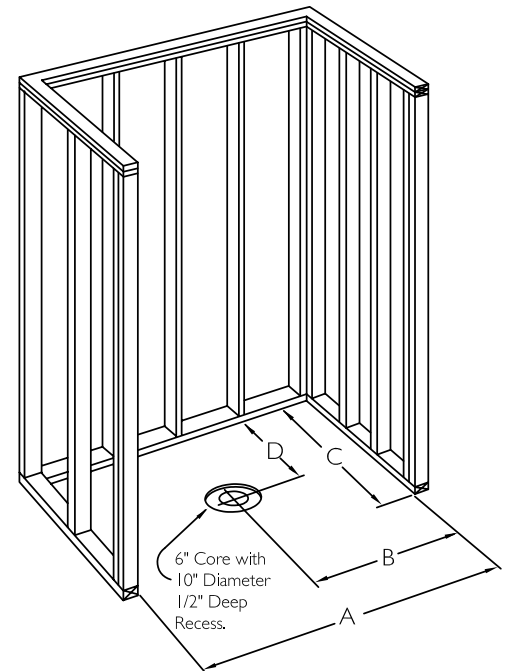

CD Product Sheet

ACCESSIBLE

XST5038BF 0.5 RF

MILLENNIA
Enhancing Livable Design

TECHNICAL INFORMATION

OD 50" x 39" x 82"

LOAD FACTOR I

HANDED BY Center Drain

CROSS SECTION OF THRESHOLD

FRAMING DIMENSIONS

A 50.25" B 24.125"
C 39" D 20.5"

ADDITIONAL CODES

ICC/ANSI I 7.1, ANSI 24.2, ADAAG, BOCA, NAHBUPC, Southern Building Code

cd
comfortdesigns

comfortdesignsbathware.com | 800.443.7269