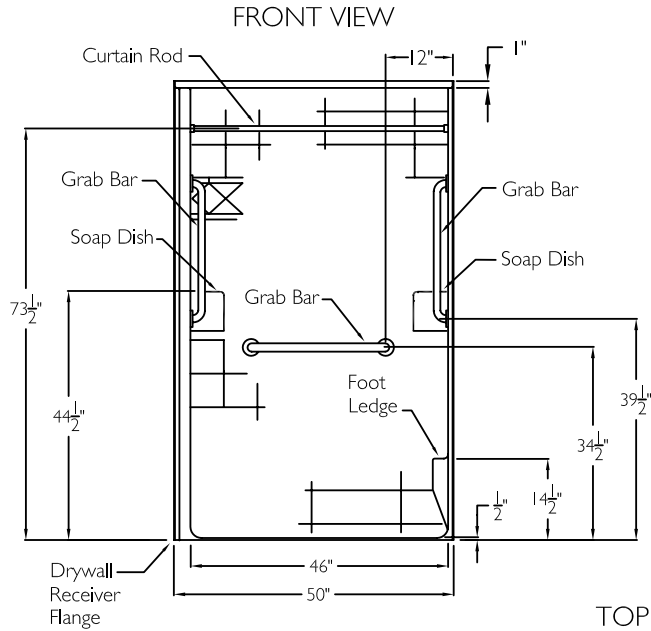

CD Product Sheet

ACCESSIBLE

XST5038BF 0.5 RF

MILLENNIA
Enhancing Livable Design

TECHNICAL INFORMATION

OD 50" x 39" x 82"

LOAD FACTOR I

HANDED BY Center Drain

CROSS SECTION OF THRESHOLD

FRAMING DIMENSIONS

A 50.25" B 24.125"
C 39" D 20.5"

ADDITIONAL CODES

ICC/ANSI I 7.1, ANSI 24.2, ADAAG, BOCA, NAHBUPC, Southern Building Code

cd
comfortdesigns

comfortdesignsbathware.com | 800.443.7269