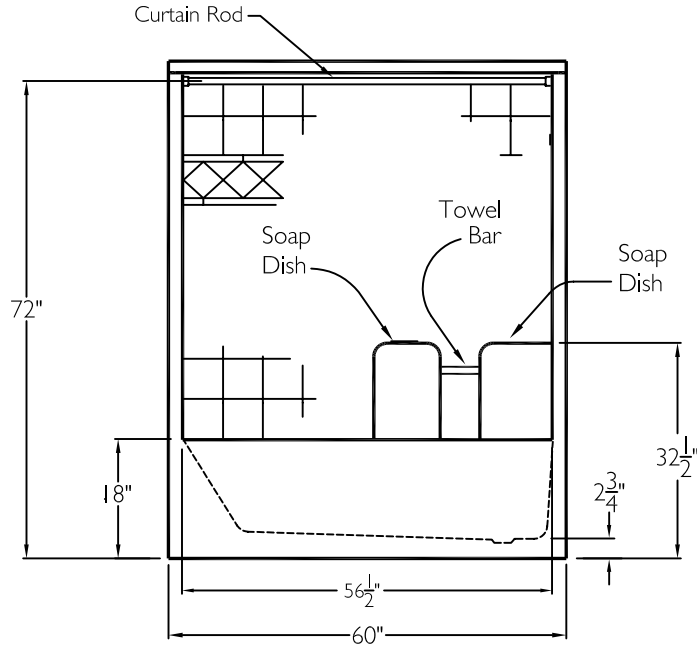

CD Product Sheet

ACCESSIBLE SST3360TS

MILLENNIA
Enhancing Livable Design

TECHNICAL INFORMATION

OD 60" x 32.5" x 74.5"

LOAD FACTOR 1.25

HANDED BY Drain

FRONT VIEW

SIDE VIEW

TOP VIEW

FRAMING DIMENSIONS

A 60.25" B 9.5"
C 32.5" D 14.5"

ADDITIONAL CODES

ICC/ANSI 17.1, ANSI 24.2, ADAAG, BOCA, NAHBUPC, Southern Building Code

cd
comfortdesigns

comfortdesignsbathware.com | 800.443.7269