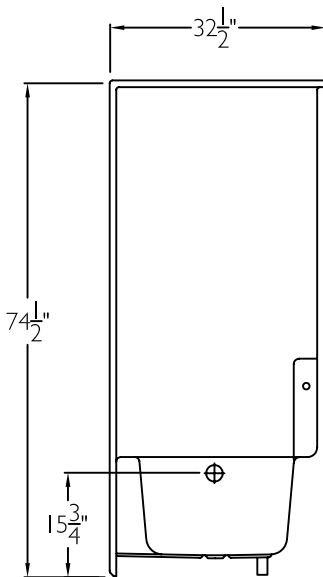

CD Product Sheet

ACCESSIBLE SST3360TS

MILLENNIA
Enhancing Livable Design

TECHNICAL INFORMATION

OD 60" x 32.5" x 74.5"

LOAD FACTOR 1.25

HANDED BY Drain

FRONT VIEW

SIDE VIEW

TOP VIEW

FRAMING DIMENSIONS

A 60.25" B 9.5"
C 32.5" D 14.5"

ADDITIONAL CODES

ICC/ANSI 17.1, ANSI 24.2, ADAAG, BOCA, NAHBUPC, Southern Building Code

cd
comfortdesigns

comfortdesignsbathware.com | 800.443.7269