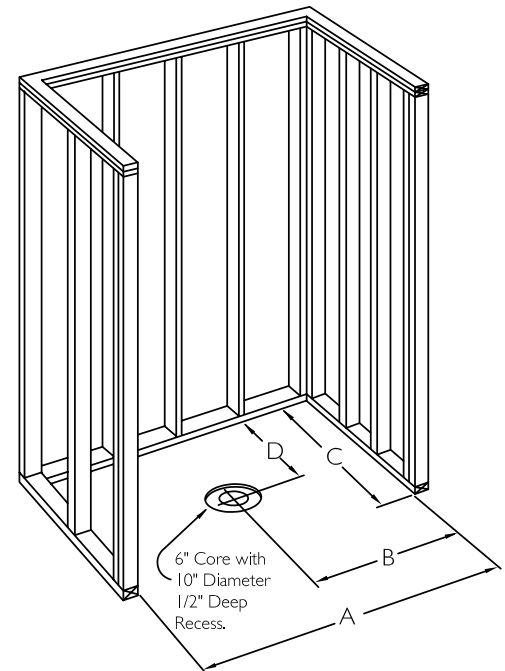

CD Product Sheet

ACCESSIBLE SST3360TS

MILLENNIA
Enhancing Livable Design

TECHNICAL INFORMATION

OD 60" x 32.5" x 74.5"

LOAD FACTOR 1.25

HANDED BY Drain

FRONT VIEW

SIDE VIEW

TOP VIEW

FRAMING DIMENSIONS

A 60.25" B 9.5"
C 32.5" D 14.5"

ADDITIONAL CODES

ICC/ANSI 17.1, ANSI 24.2, ADAAG, BOCA, NAHBUPC, Southern Building Code

cd
comfortdesigns

comfortdesignsbathware.com | 800.443.7269