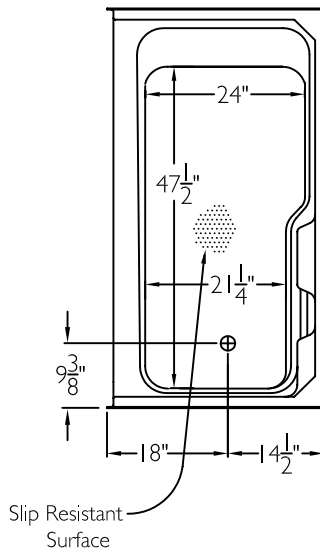

CD Product Sheet

ACCESSIBLE SST3360TS

MILLENNIA
Enhancing Livable Design

TECHNICAL INFORMATION

OD 60" x 32.5" x 74.5"

LOAD FACTOR 1.25

HANDED BY Drain

FRONT VIEW

SIDE VIEW

TOP VIEW

FRAMING DIMENSIONS

A 60.25" B 9.5"
C 32.5" D 14.5"

ADDITIONAL CODES

ICC/ANSI 17.1, ANSI 24.2, ADAAG, BOCA, NAHBUPC, Southern Building Code

cd
comfortdesigns

comfortdesignsbathware.com | 800.443.7269